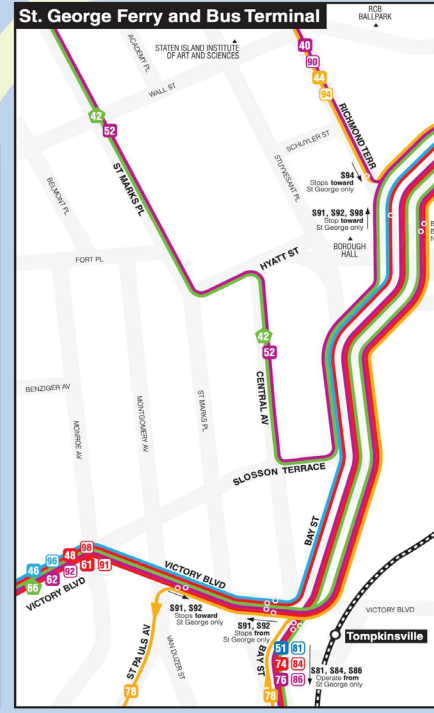

Digital wallets on your smart phone, smart watch, and wearable are also supported, including Google Pay™, Apple Pay®, and more. If your card has a chip but is not contactless, you can still add it to your digital wallet on your smart device to make contactless fare payments.

eric's new york.

Staten Island Ferry Departure Times*

from Staten Island St. George Terminal			from Manhattan South Ferry/Whitehall St		
Monday - Friday	Saturday and Sunday	Holiday	Monday - Friday	Saturday and Sunday	Holiday
12:00 AM	12:00 AM	12:00 AM	12:00 AM	12:00 AM	12:00 AM
1:00	1:00	1:00	1:00	1:00	1:00
2:00	2:00	2:00	2:00	2:00	2:00
3:00	3:00	3:00	3:00	3:00	3:00
4:00	4:00	4:00	4:00	4:00	4:00
5:00	5:00	5:00	5:00	5:00	5:00
6:00	6:00	6:00	6:00	6:00	6:00
7:00	7:00	7:00	7:00	7:00	7:00
8:00	8:00	8:00	8:00	8:00	8:00
9:00	9:00	9:00	9:00	9:00	9:00
10:00	10:00	10:00	10:00	10:00	10:00
11:00	11:00	11:00	11:00	11:00	11:00
12:00 PM	12:00 PM	12:00 PM	12:00 PM	12:00 PM	12:00 PM
1:00	1:00	1:00	1:00	1:00	1:00
2:00	2:00	2:00	2:00	2:00	2:00
3:00	3:00	3:00	3:00	3:00	3:00
4:00	4:00	4:00	4:00	4:00	4:00
5:00	5:00	5:00	5:00	5:00	5:00
6:00	6:00	6:00	6:00	6:00	6:00
7:00	7:00	7:00	7:00	7:00	7:00
8:00	8:00	8:00	8:00	8:00	8:00
9:00	9:00	9:00	9:00	9:00	9:00
10:00	10:00	10:00	10:00	10:00	10:00
11:00	11:00	11:00	11:00	11:00	11:00
12:00 AM	12:00 AM	12:00 AM	12:00 AM	12:00 AM	12:00 AM

* Schedules are subject to change. For the most up-to-date ferry information go to www.nyc.gov/dot or call 311.