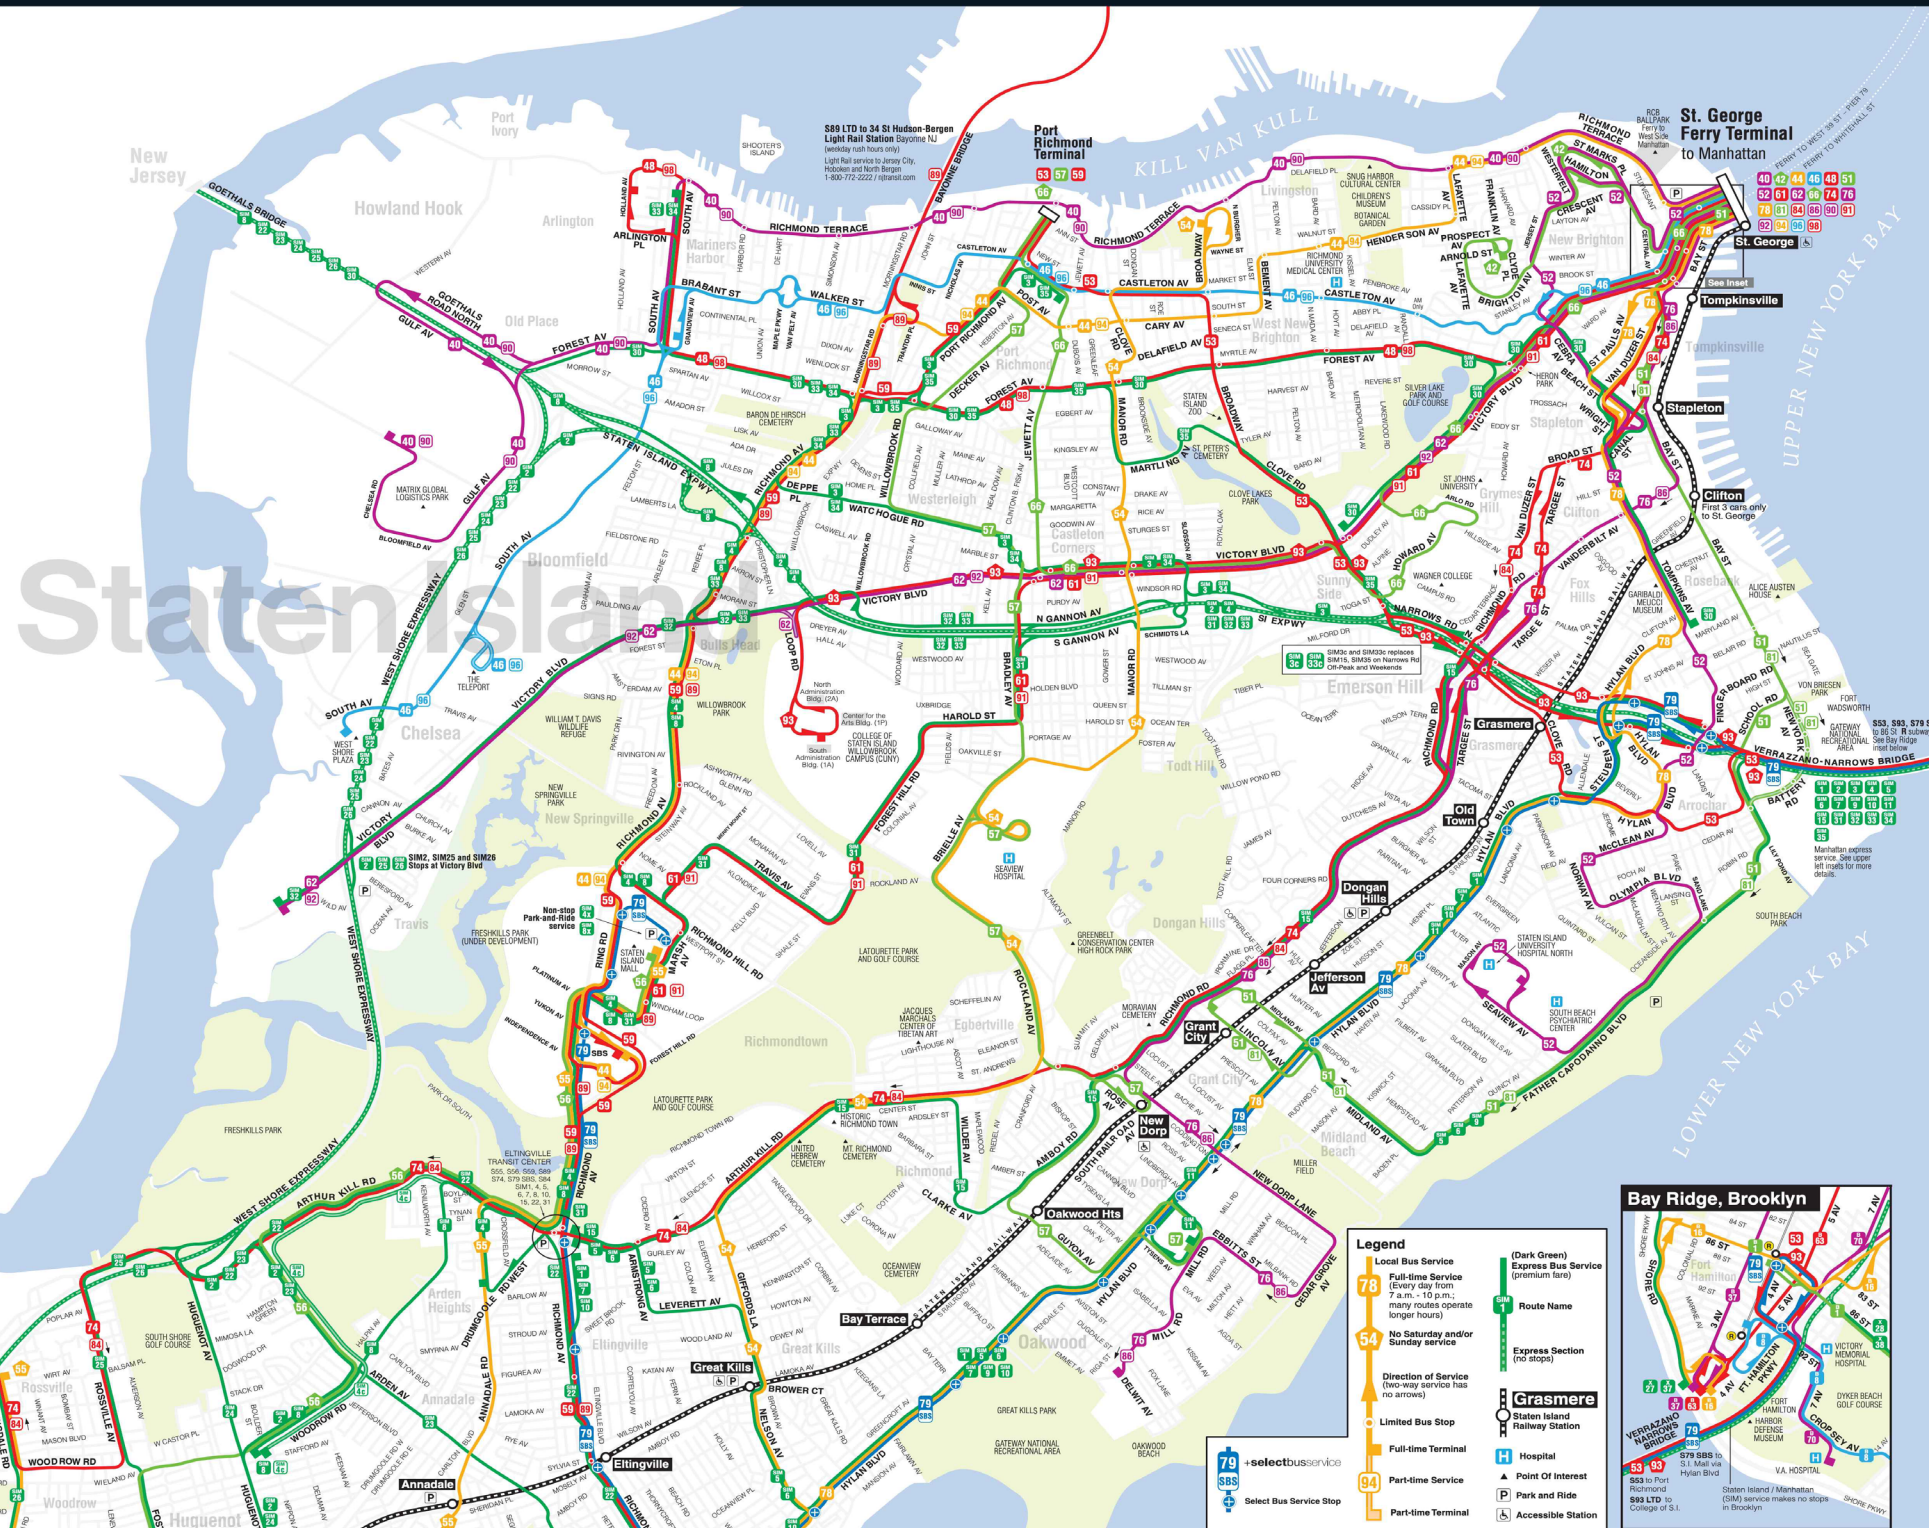

Staten Island Bus Service