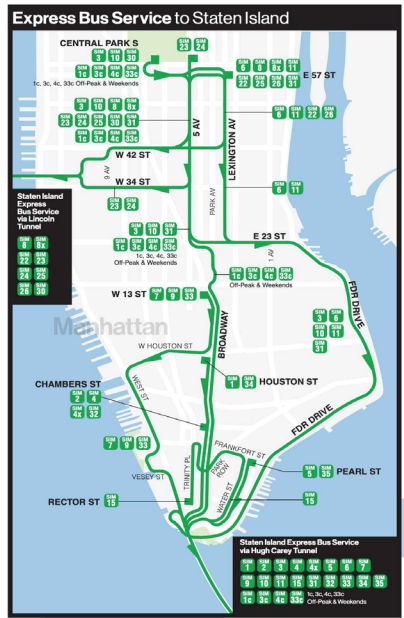

Staten Island Bus Service